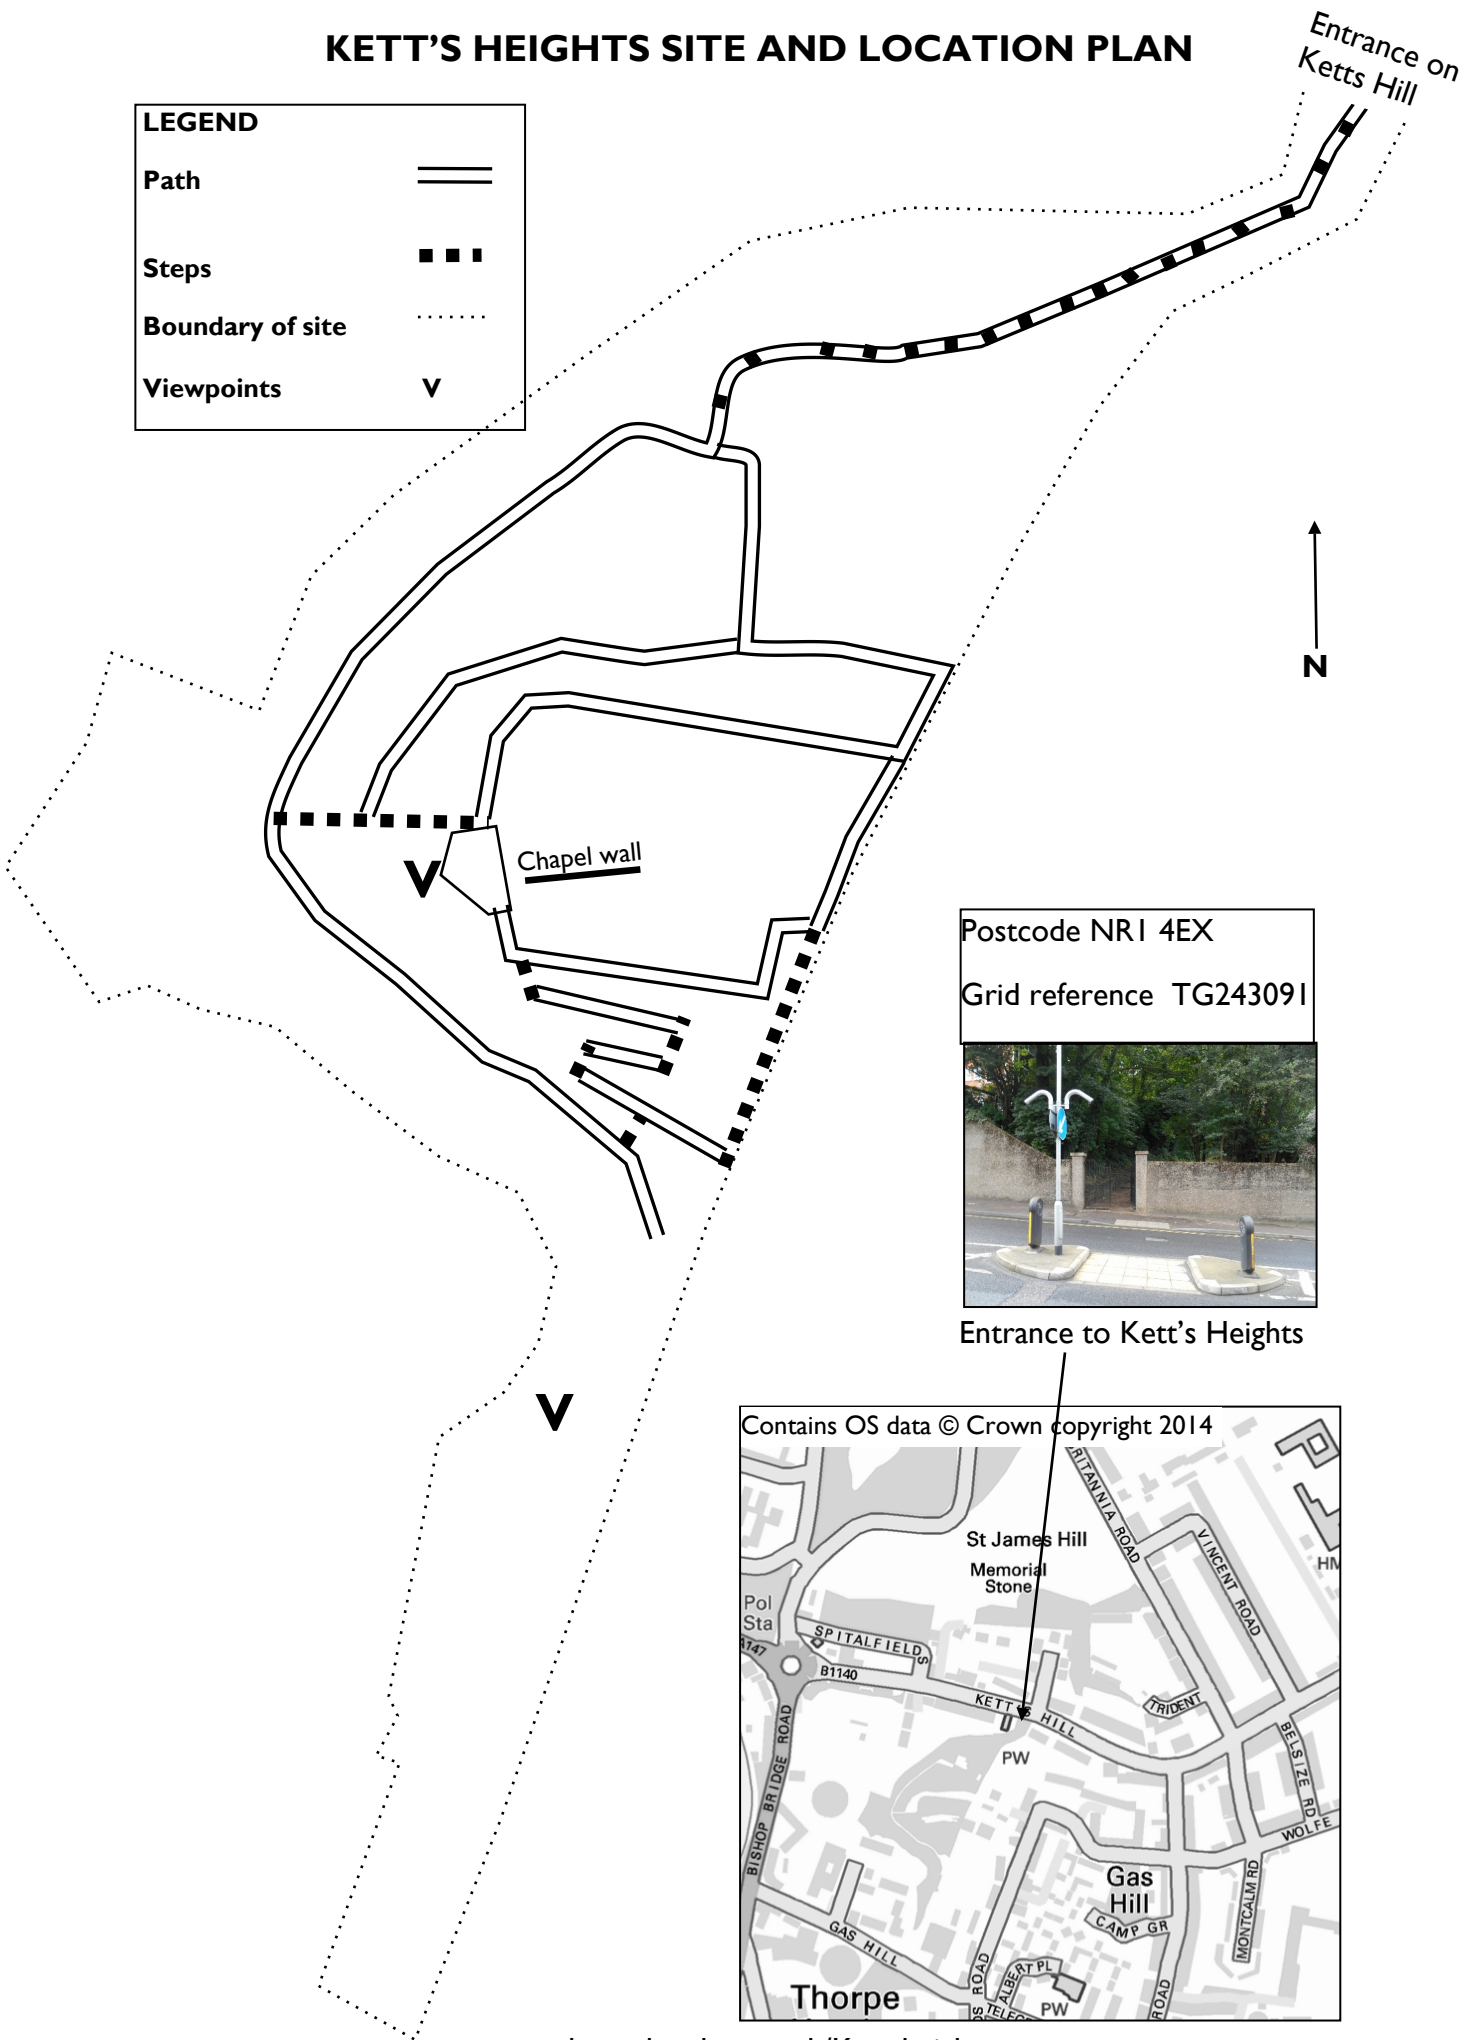

KETT'S HEIGHTS SITE AND LOCATION PLAN

LEGEND	
Path	==
Steps	■ ■ ■
Boundary of site
Viewpoints	V

Postcode NRI 4EX
Grid reference TG243091

Entrance to Kett's Heights